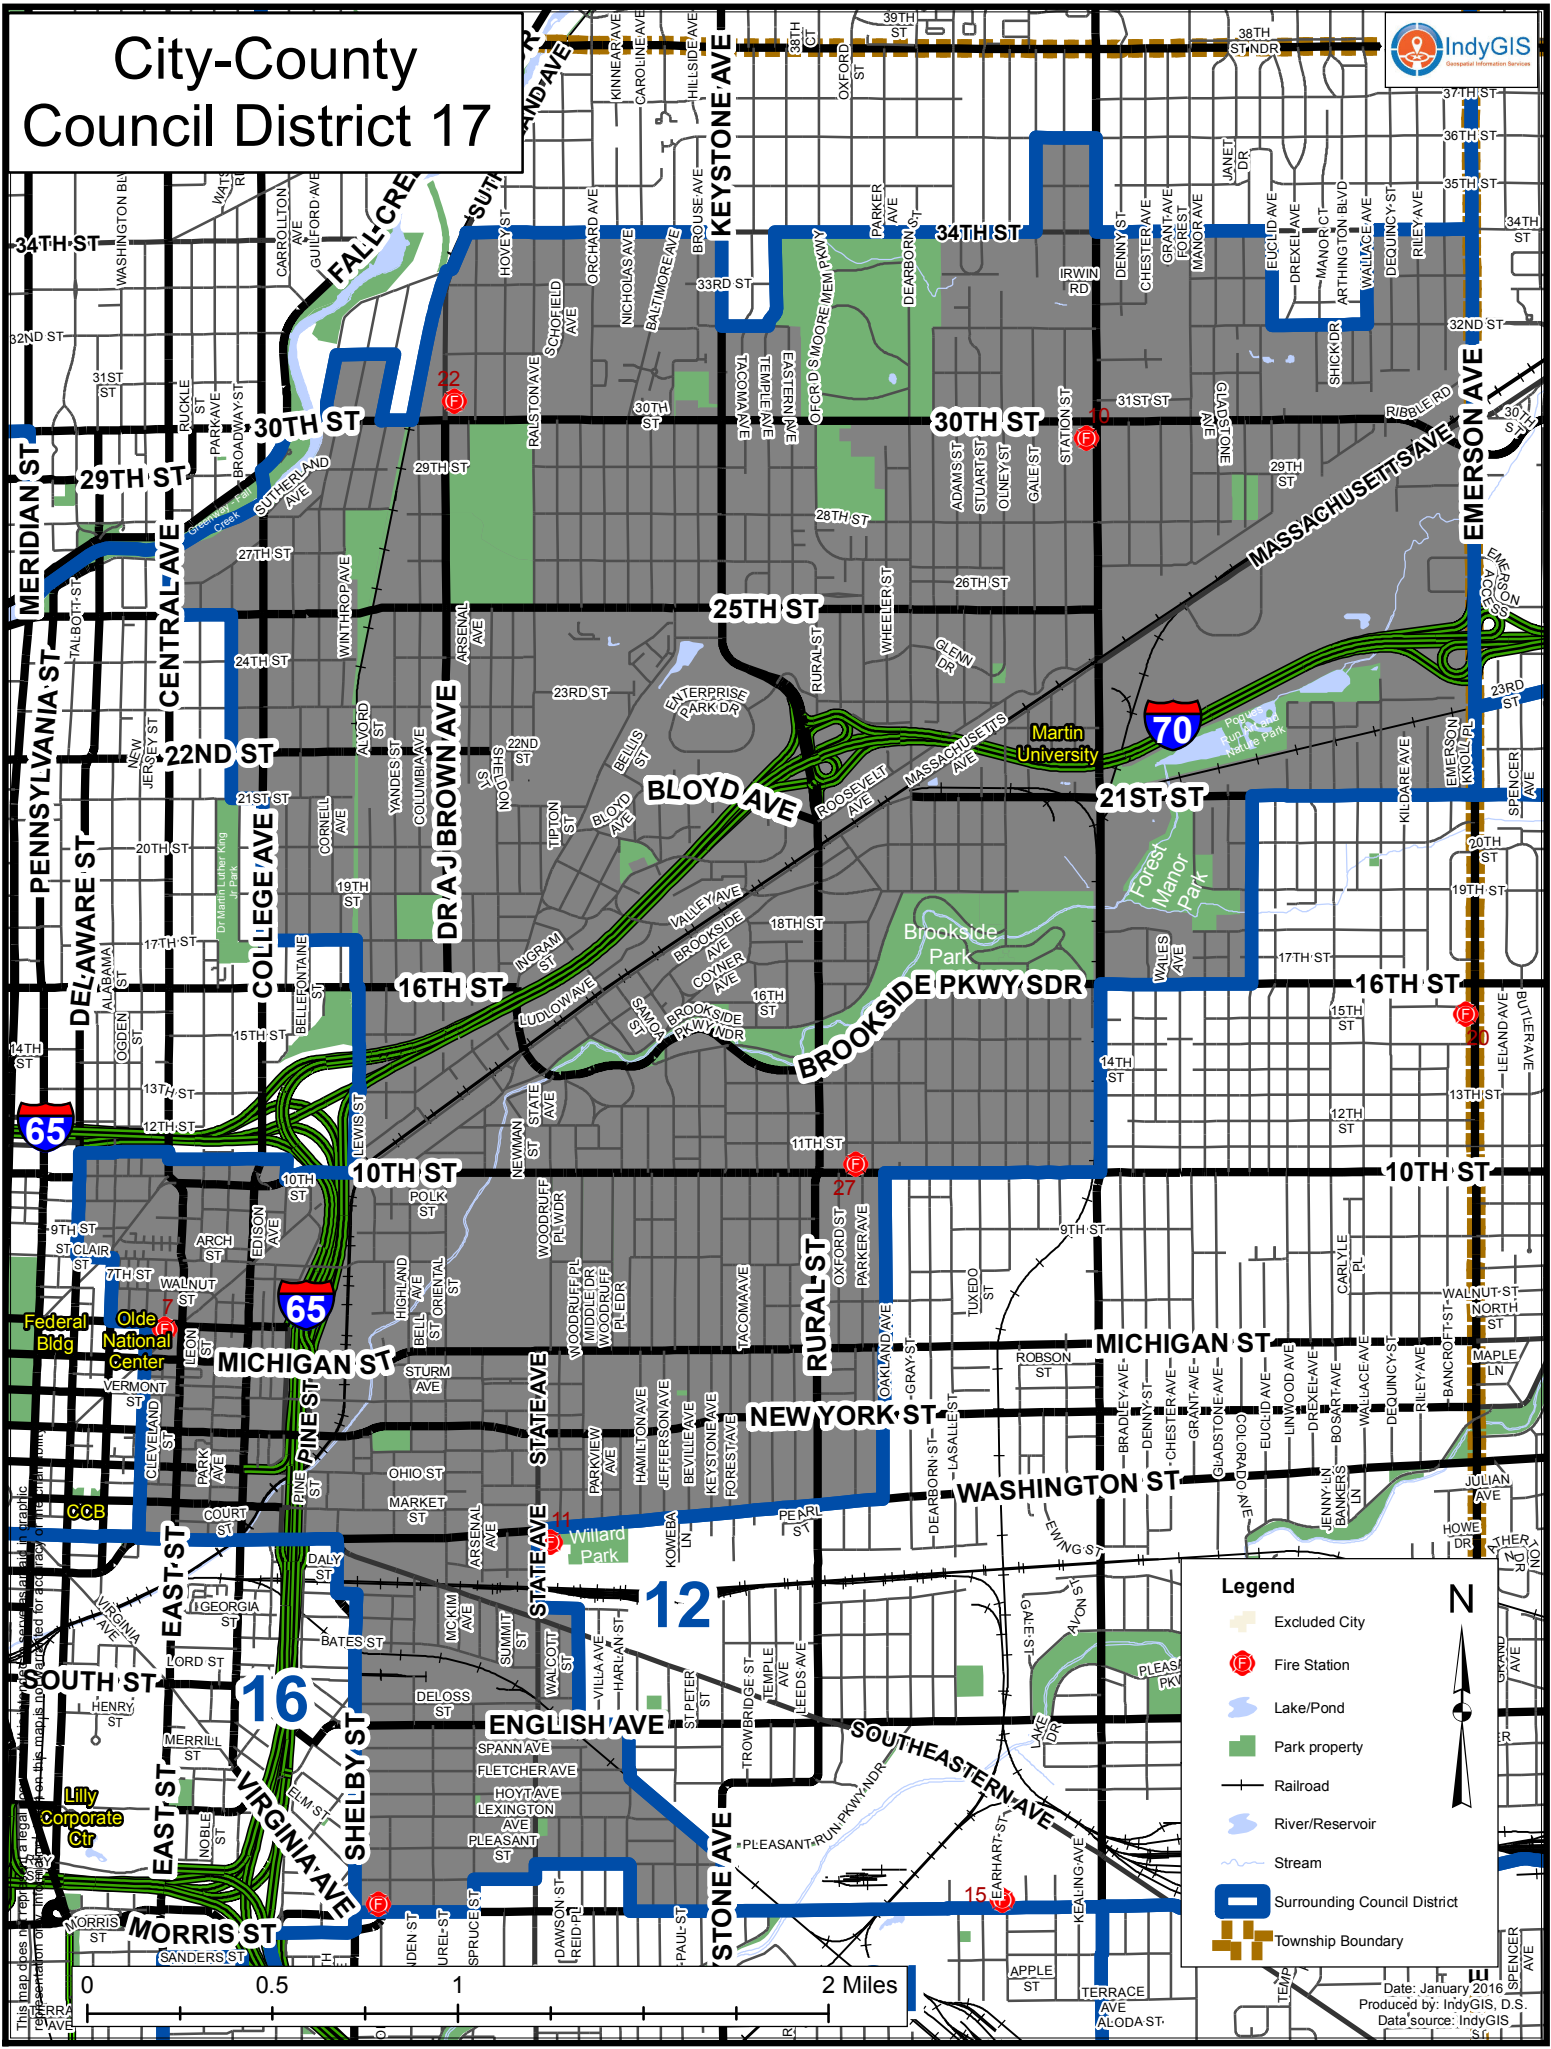

City-County Council District 17

Legend

- Excluded City
- Fire Station
- Lake/Pond
- Park property
- Railroad
- River/Reservoir
- Stream
- Surrounding Council District
- Township Boundary

Date: January 2016
 Produced by: IndyGIS, D.S.
 Data source: IndyGIS