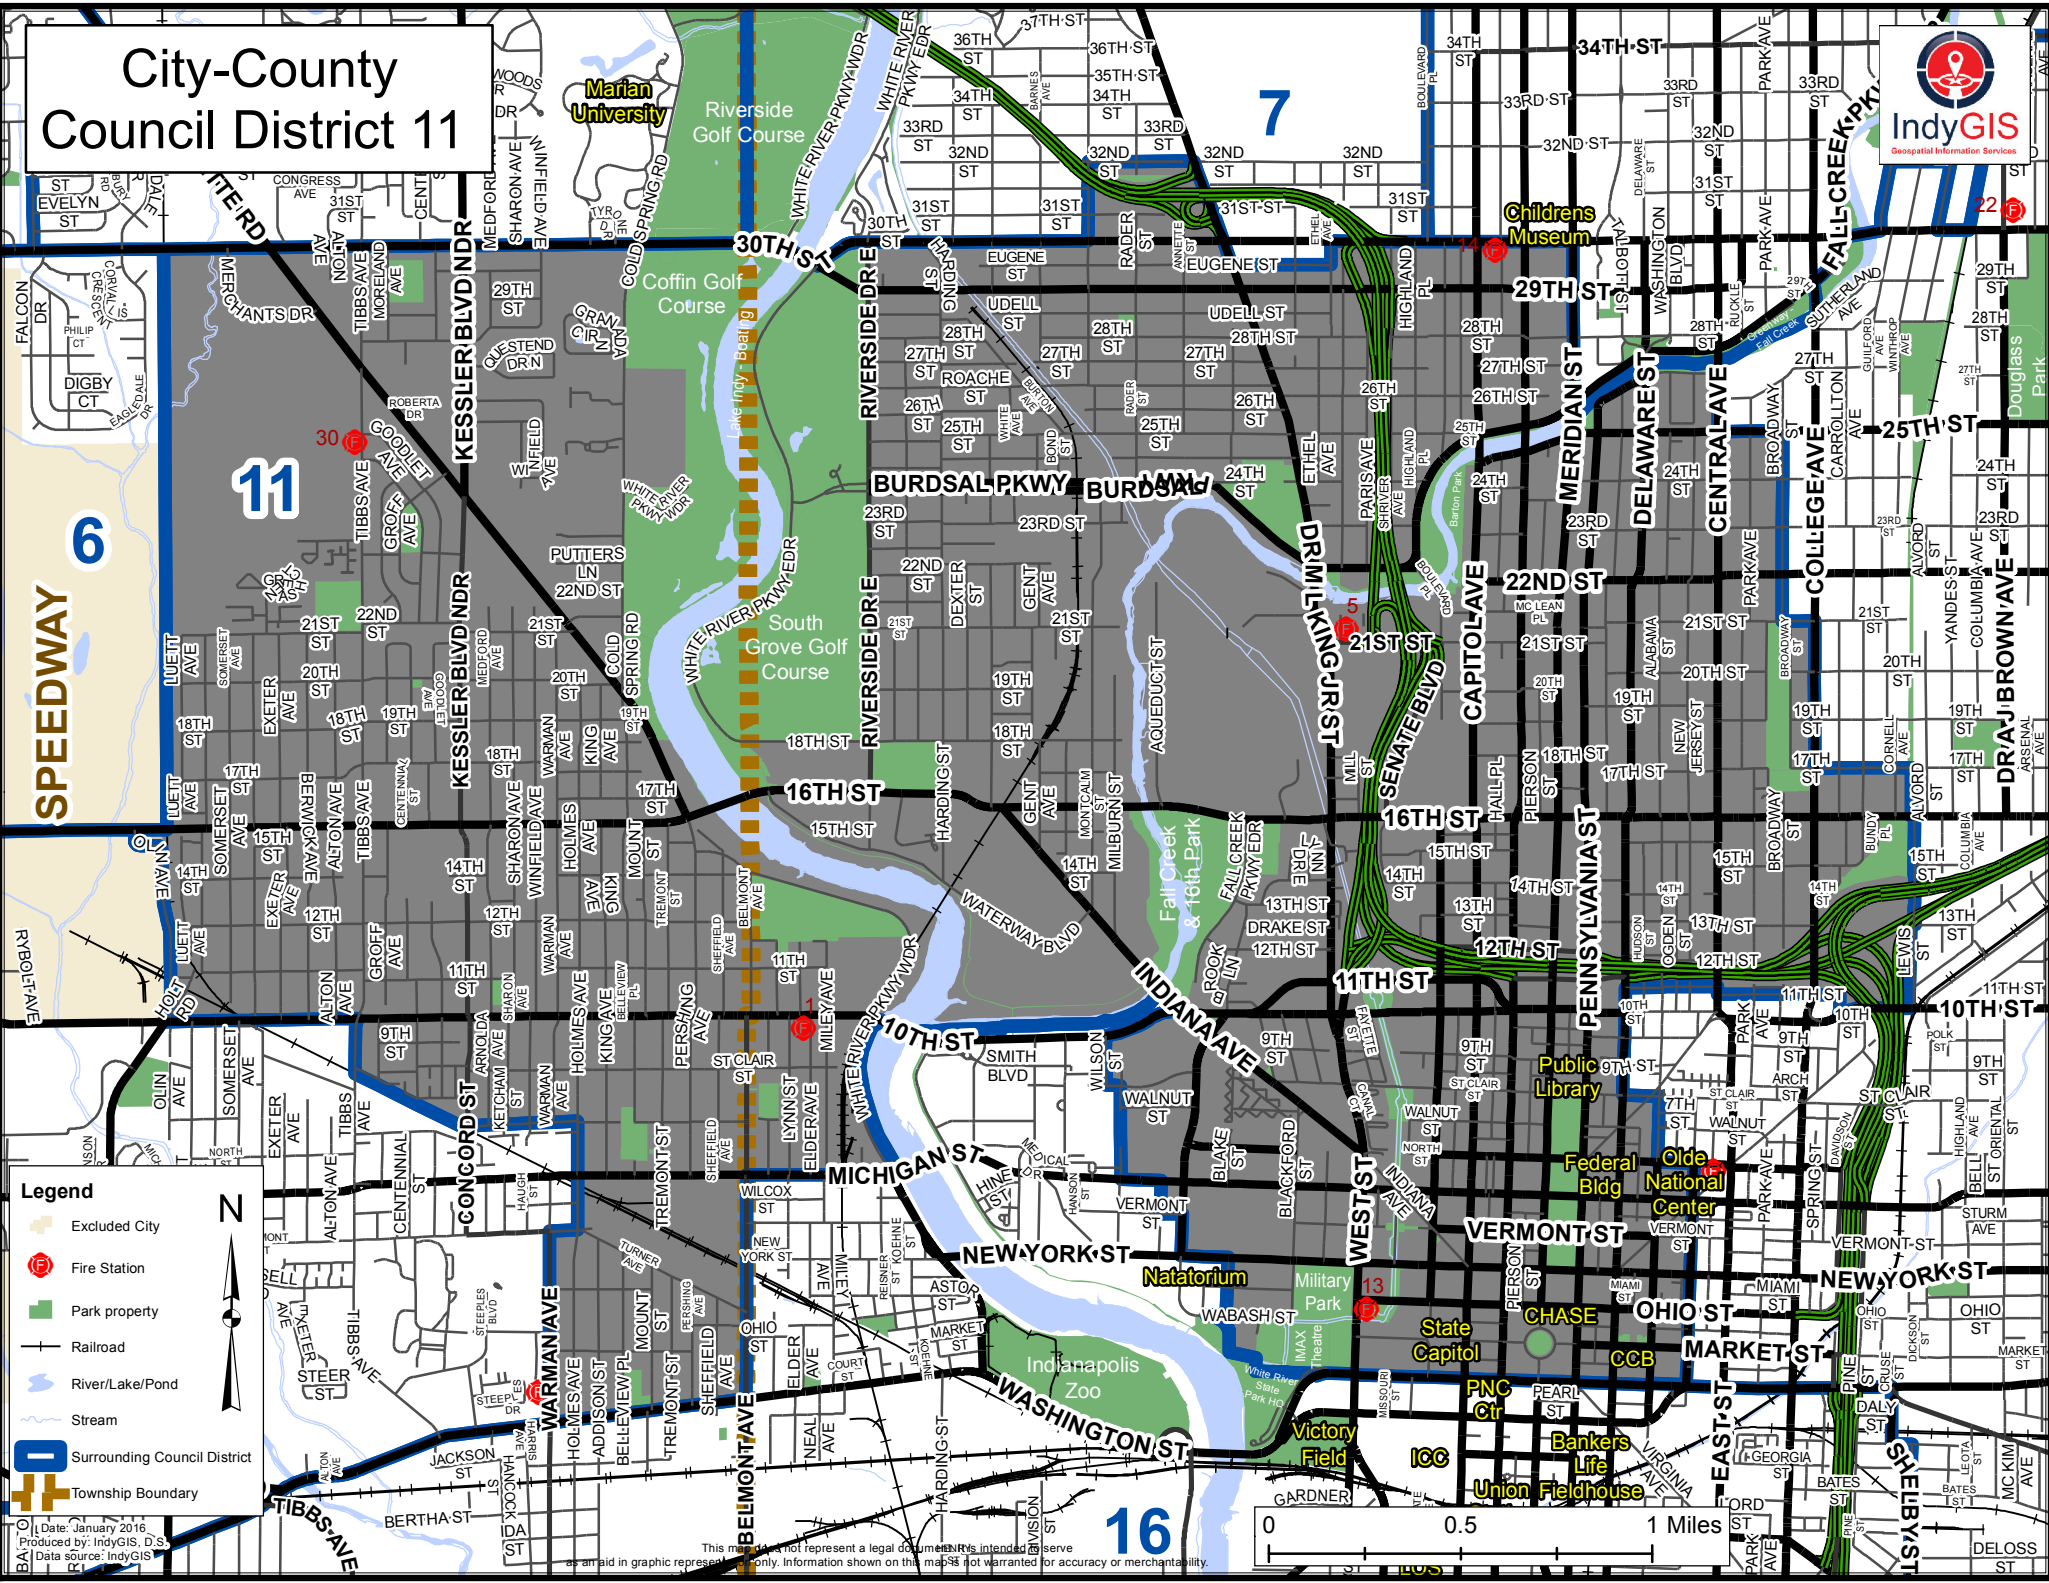

City-County Council District 11

- Legend**
- Excluded City
 - Fire Station
 - Park property
 - Railroad
 - River/Lake/Pond
 - Stream
 - Surrounding Council District
 - Township Boundary

Date: January 2016
Produced by: IndyGIS, D.S.
Data source: IndyGIS

This map is not a legal document and is intended to serve as a guide only. Information shown on this map is not warranted for accuracy or merchantability.