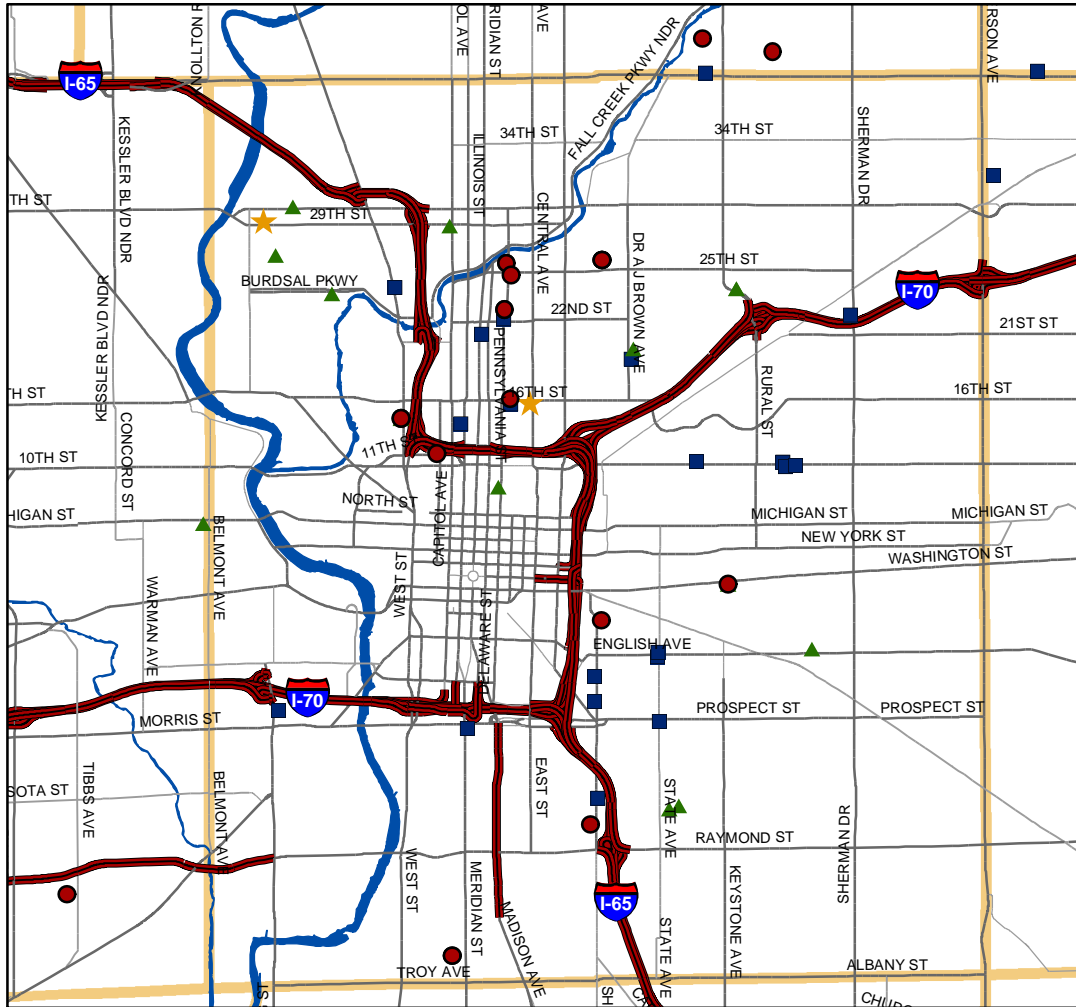

Indianapolis, Indiana Brownfields Grants & Loans 1998-2005

Legend

- Interstate
- Major Street
- Rivers
- Townships

Brownfield Grants & Loans

- CDBG Funding
- City/LISC grant
- IDFA State Grant
- IDFA State Loan

March 22, 2005

Produced by: City of Indianapolis, Division of Planning, IRPA

Source: Marion County GIS, Division of Planning