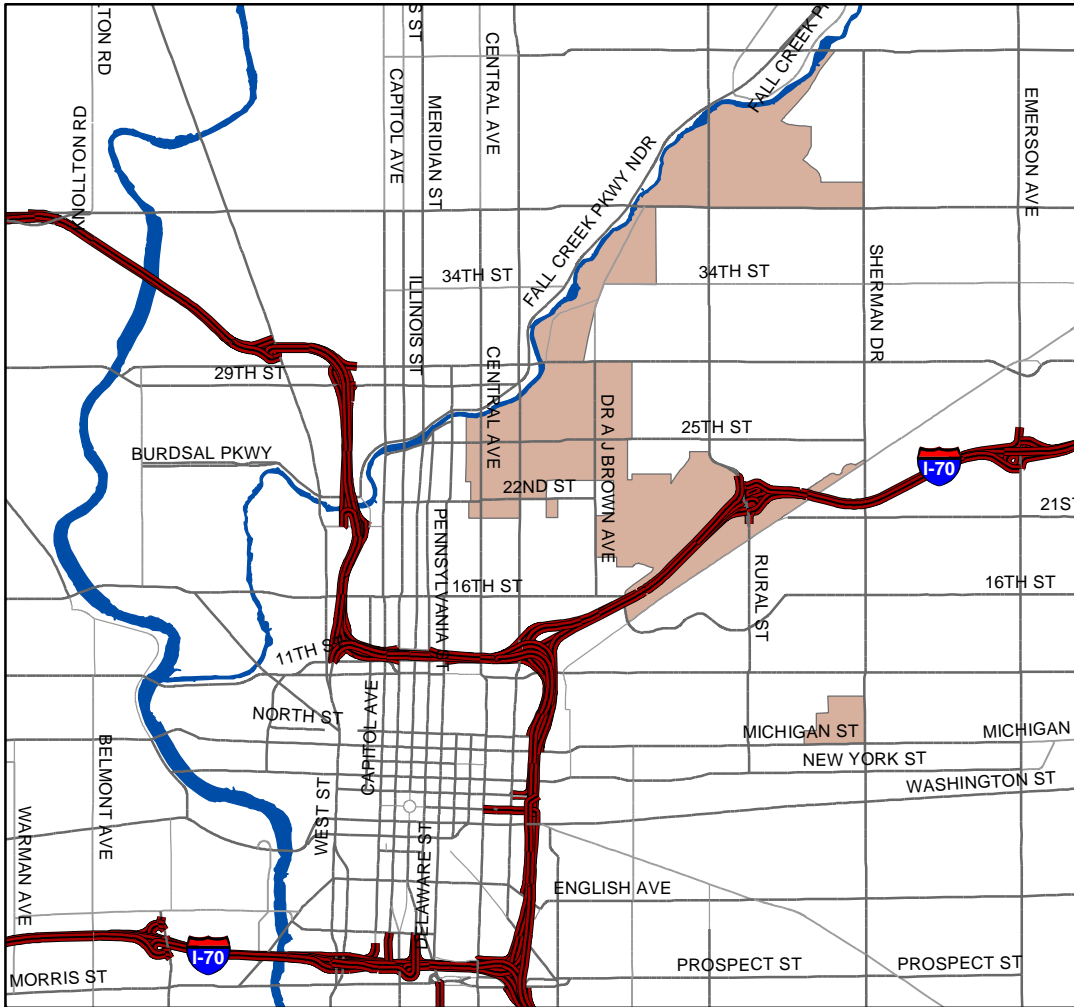

Indianapolis, Indiana Urban Enterprise Zone

Legend

- Interstate
- Major Street
- Rivers
- Urban Enterprise Zone

March 22, 2005

Produced by: City of Indianapolis, Division of Planning, IRPA

Source: Marion County GIS, Division of Planning