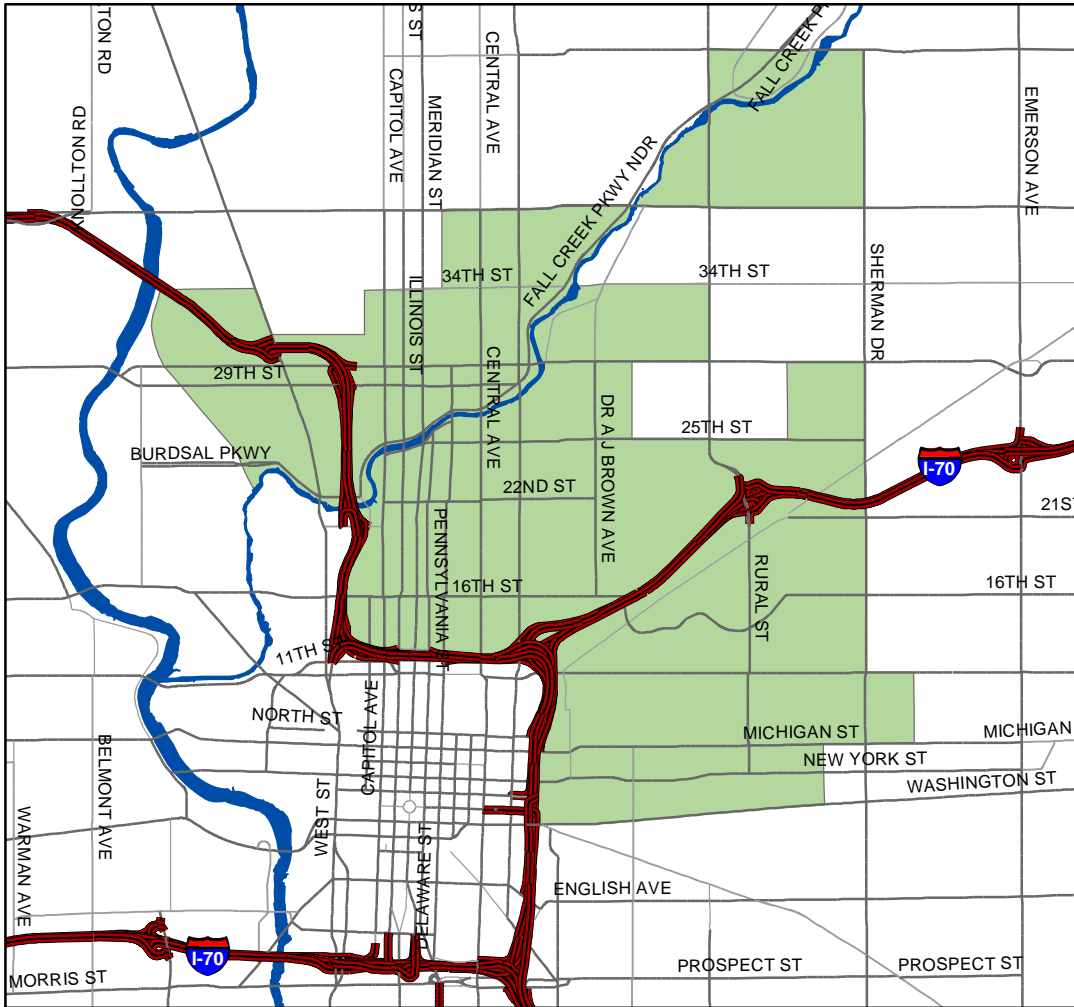

Indianapolis, Indiana Enterprise Community Boundaries

Legend

- Interstate
- Major Street
- Enterprise Communities
- Rivers

March 22, 2005
Produced by: City of Indianapolis, Division of Planning, IRPA
Source: Marion County GIS, Division of Planning