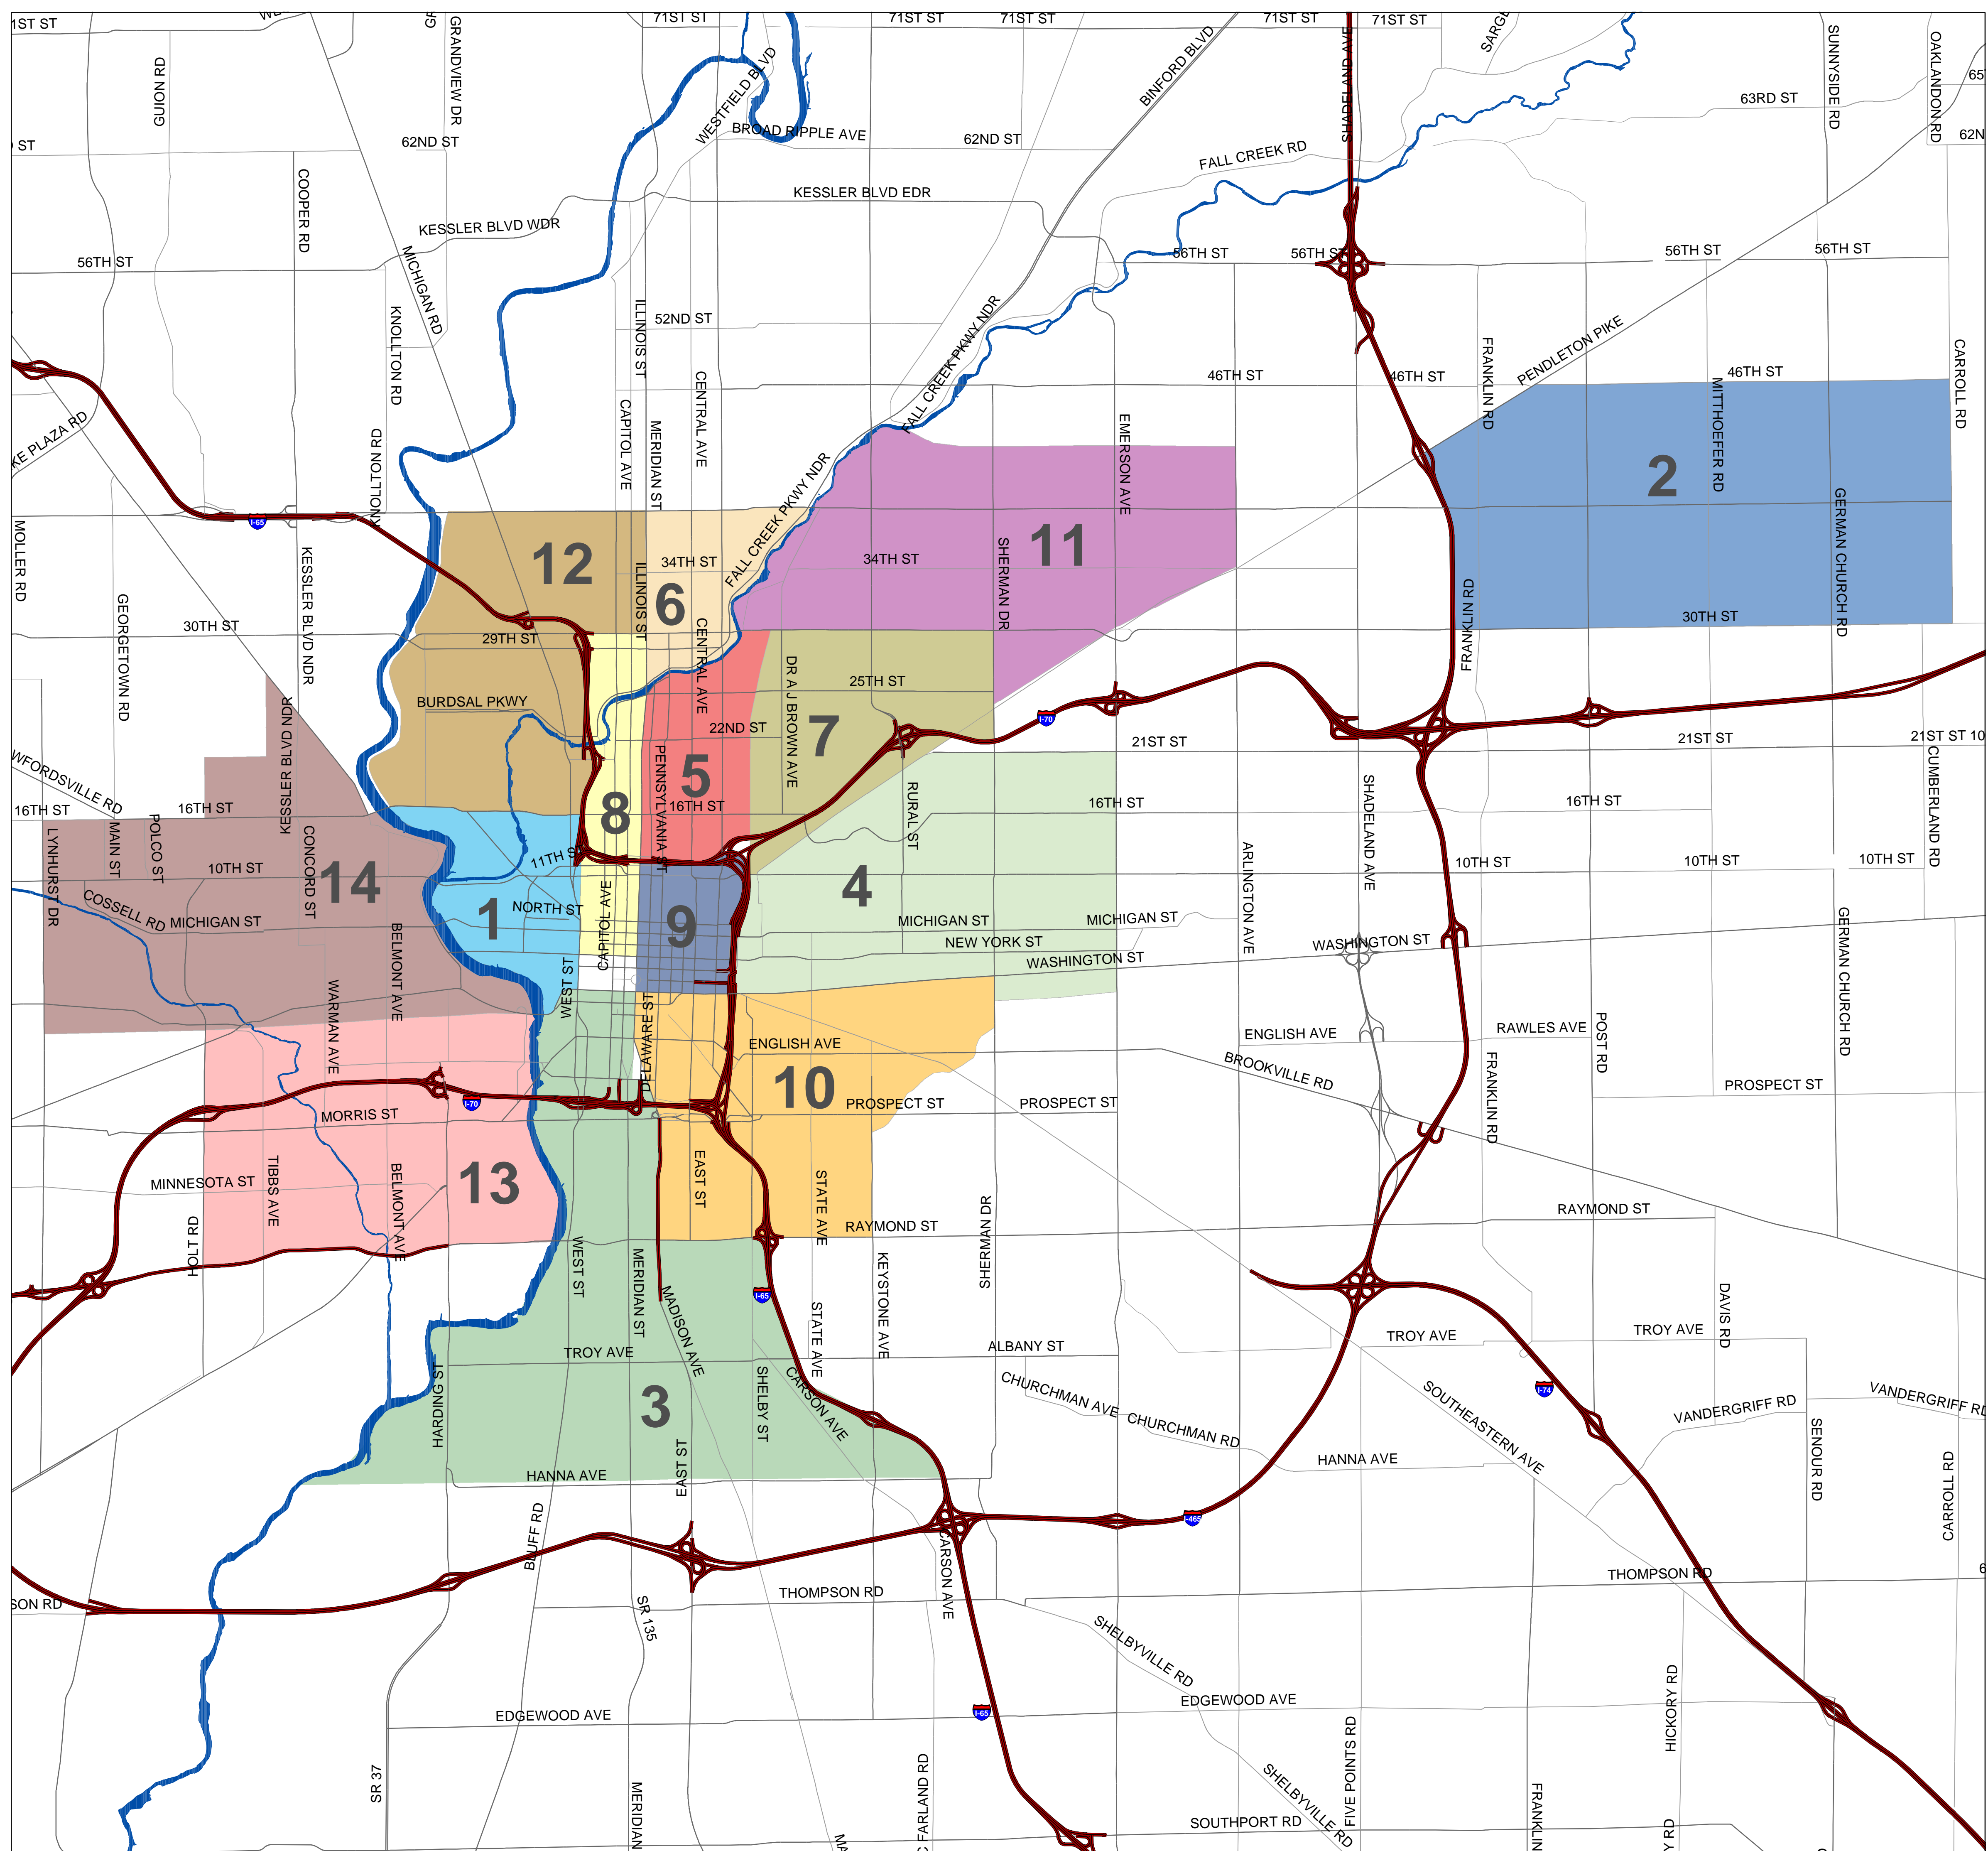

Indianapolis, Indiana Community Development Corporations

CDC Key

- 1. BOS COMMUNITY DEVELOPMENT CORPORATION
- 2. COMMUNITY ALLIANCE FOR THE FAR EASTSIDE
- 3. CONCORD COMMUNITY DEVELOPMENT CORPORATION
- 4. INDY-EAST ASSET DEVELOPMENT CORPORATION
- 5. KING PARK AREA DEVELOPMENT CORPORATION
- 6. MAPLETON - FALL CREEK DEVELOPMENT CORPORATION
- 7. MARTINDALE - BRIGHTWOOD COMMUNITY DEVELOPMENT CORPORATION
- 8. NEAR NORTH DEVELOPMENT CORPORATION
- 9. RILEY AREA DEVELOPMENT CORPORATION
- 10. SOUTHEAST NEIGHBORHOOD DEVELOPMENT CORPORATION
- 11. UNITED NORTH EAST COMMUNITY DEVELOPMENT CORPORATION
- 12. UNITED NORTHWEST AREA DEVELOPMENT CORPORATION
- 13. WEST INDIANAPOLIS COMMUNITY DEVELOPMENT CORPORATION
- 14. WESTSIDE COMMUNITY DEVELOPMENT CORPORATION

1 0.5 0 1 Miles

March 22, 2005

Produced by: City of Indianapolis, Division of Planning, IRPA

Source: Marion County GIS, Division of Planning

This map does not represent a legal document. It is intended to serve as an aid in graphic representation only. Information shown on this map is not warranted for accuracy or merchantability.